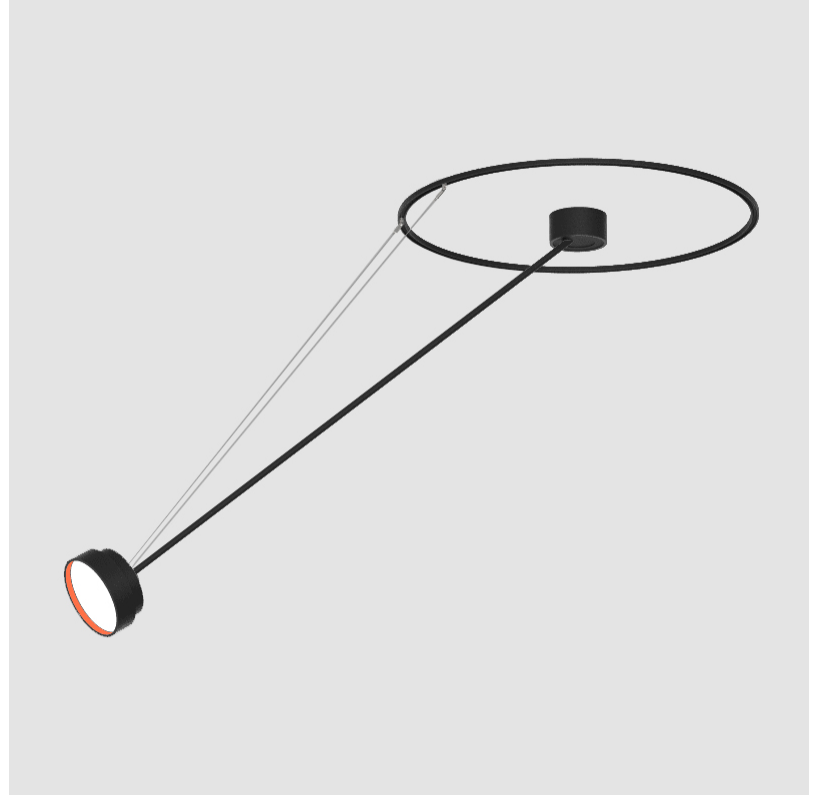

GENERAL

Series: Sign Diva Dancer
Subseries: Sign Diva Dancer Korona
Brand: Prolicht
Division: Architectural
Mounting Type: Suspension
Mounting Location: Ceiling
Subcategory: Pendant

PHYSICAL

Shape: Round
Diameter (mm): 200
Diameter (in): 7 7/8
Height (mm): 1620
Height (in): 63 3/4
Light Distribution: Adjustable / Direct
Weight (kg): 3.3
Weight (lbs): 7.26
Diffuser: PMMA - Opal / Micro-Prism / Sparkling Secret / Vintage Industrial
Fixture Finish: SSR / BKV / CWI / CRY / HAB / UFT / ITA / RUA / FTG / MYG / LOD / PUS / FRO / FUP / KIA / POP / BLS / SPG / MEY / GOH / GUM / CHC / COM / ABZ / JAG / OBR / MOS / ROR
Fixture Material: Extruded Aluminum / Steel

ELECTRICAL

Lamp Type: LED (Zhaga Standard)
Input Wattage (W): 11
Total Output Wattage (W): 10
Dimming: Tri-Mode (Non-Dimming and Phase Dimming (120Vac only) and 0-10V Dimming)
Driver Included: Yes
Driver Location: Integrated
Driver Type: Constant Current - Universal
Driver Class: Class 2
Input Voltage (V): 120 - 277
Constant Current (MA): 350

LED

Color Temperature (°K): 2700 / 3000 / 3500 / 4000
Max. Delivered Lumen (lm): 860 / 1080 / 1088 / 1110
CRI: >90 CRI
Lamp Life (hrs): 50000

OPTICAL

Adjustability: Rotational Canopy 170°; Tilting Canopy ±50°; Tilting Head ±90°

RATINGS AND CERTIFICATIONS

Certified By: Certified for North American Standards
IP rating: IP20